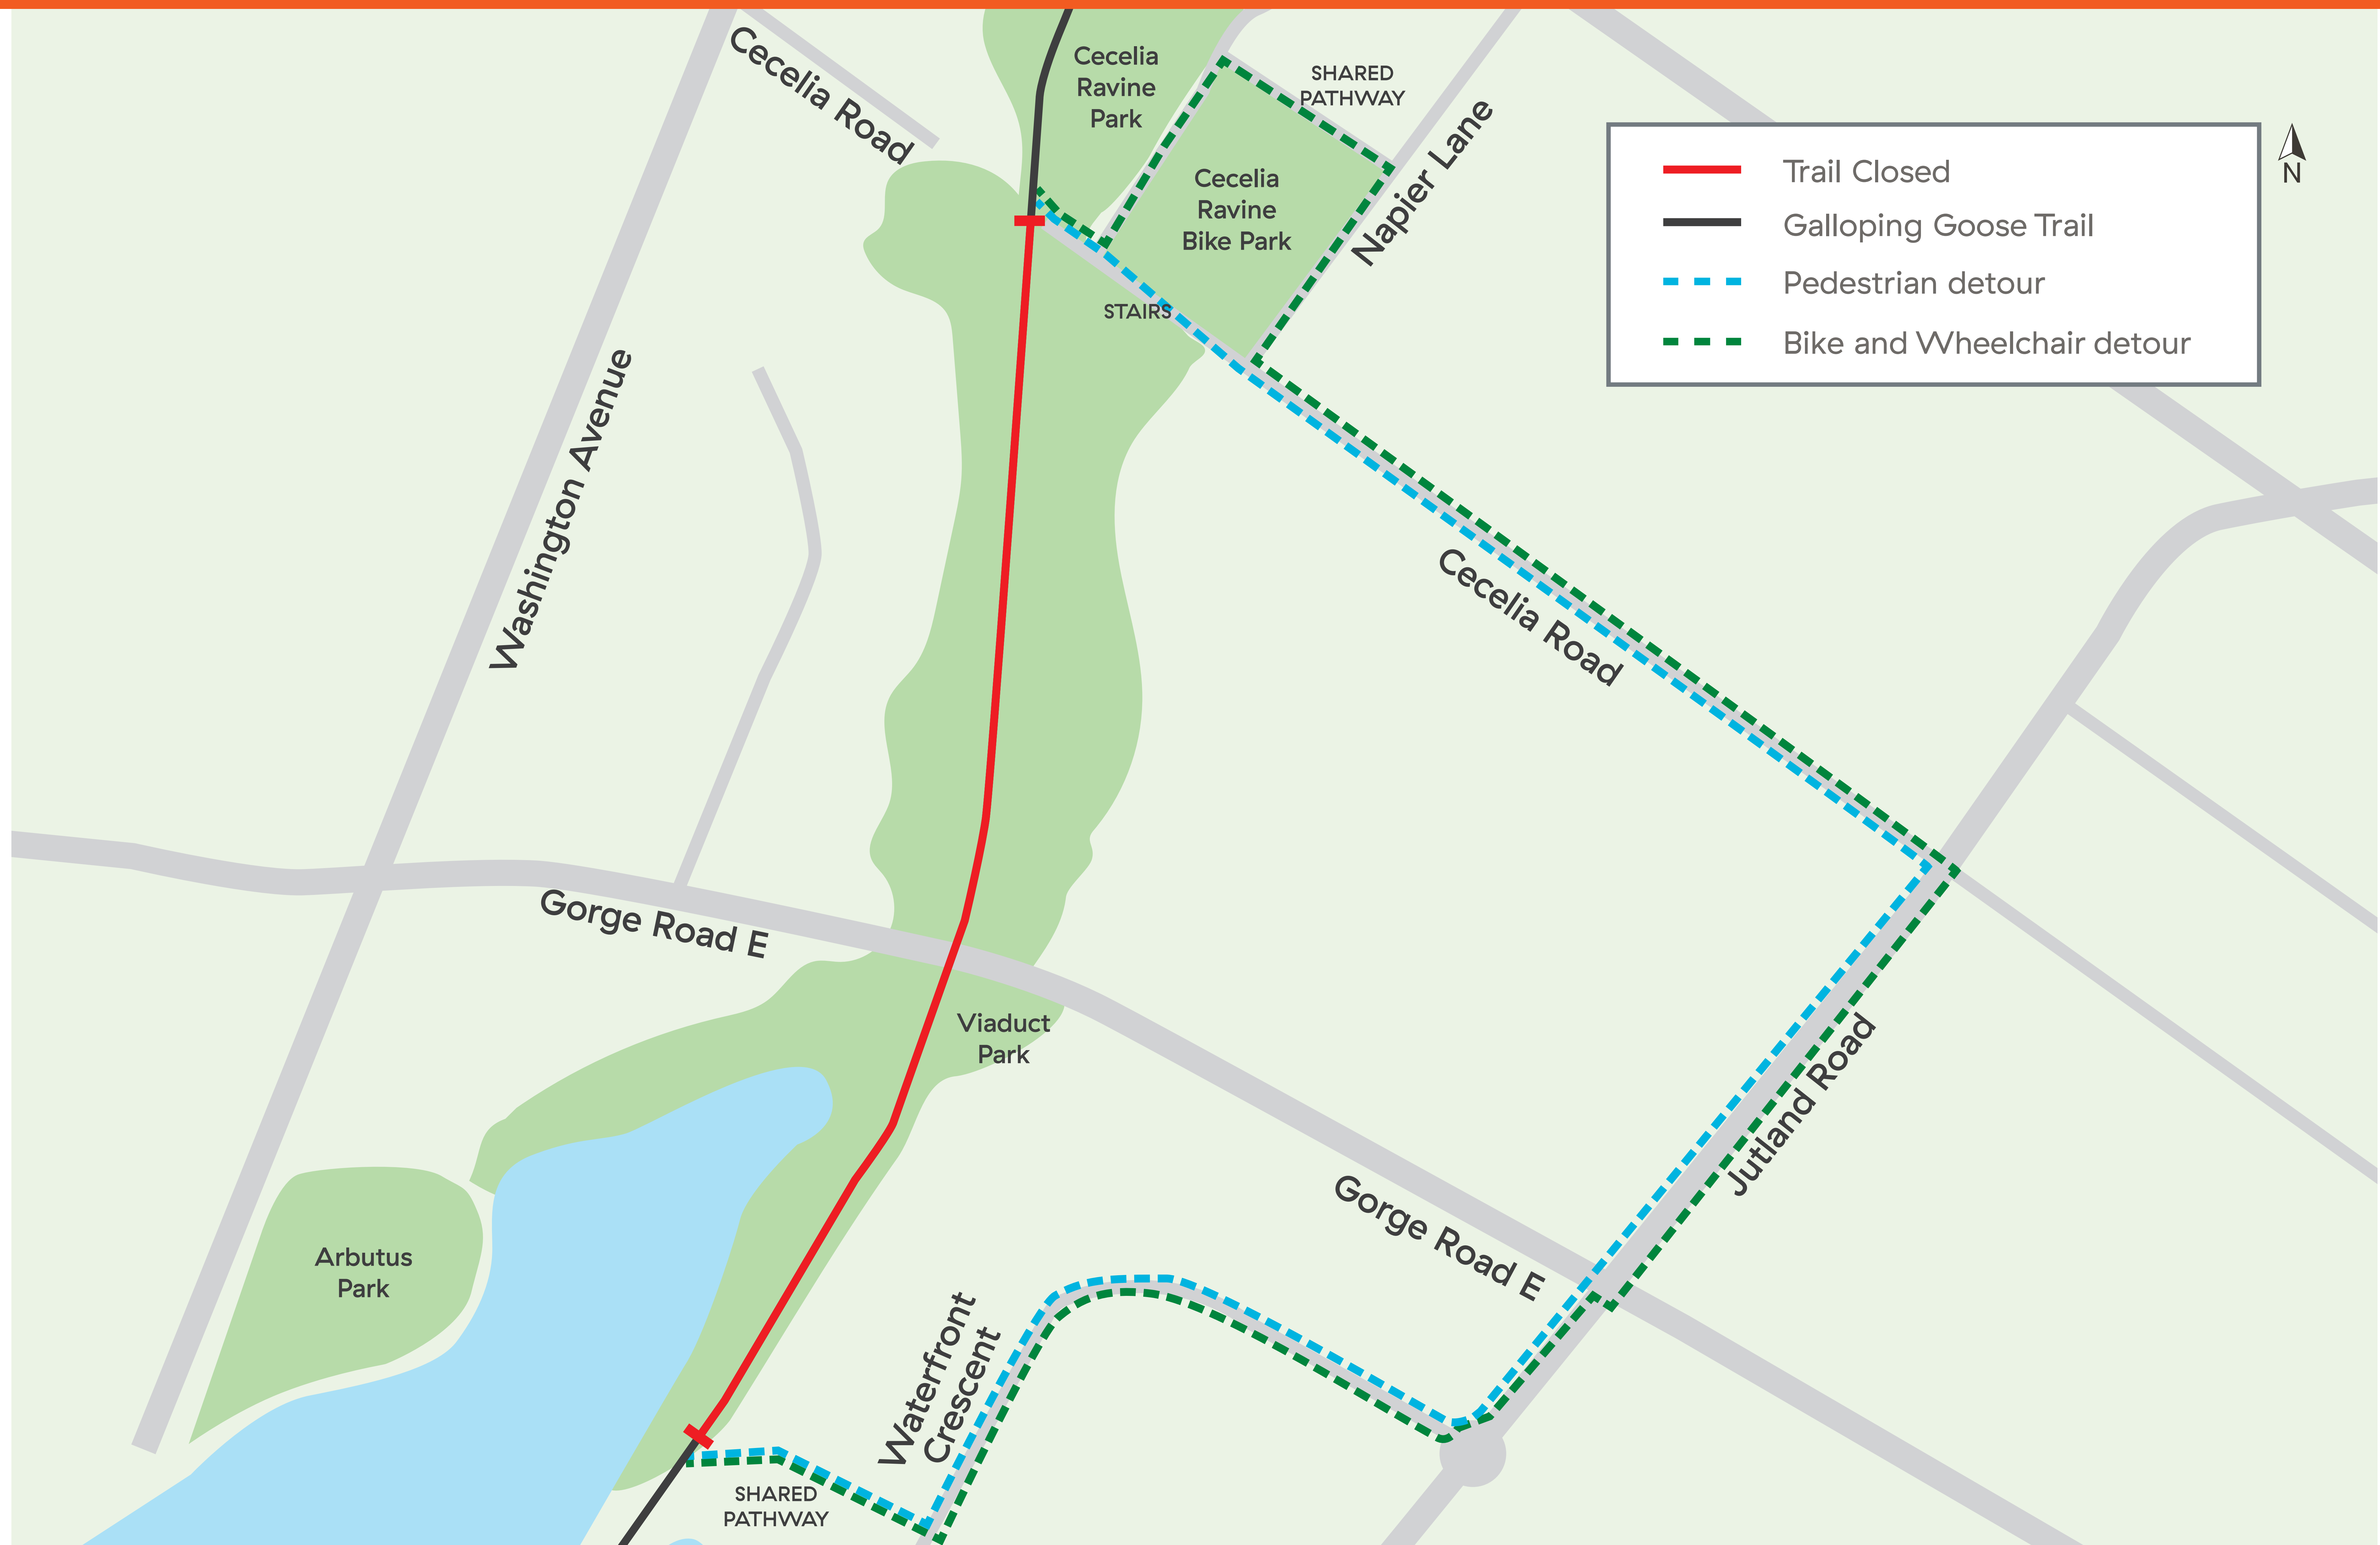

DETOUR MAP: GALLOPING GOOSE REGIONAL TRAIL

Please follow the marked detour to return to the Galloping Goose Regional Trail or plan alternate routes into downtown (e.g., protected route on Gorge Rd. and Government St.)