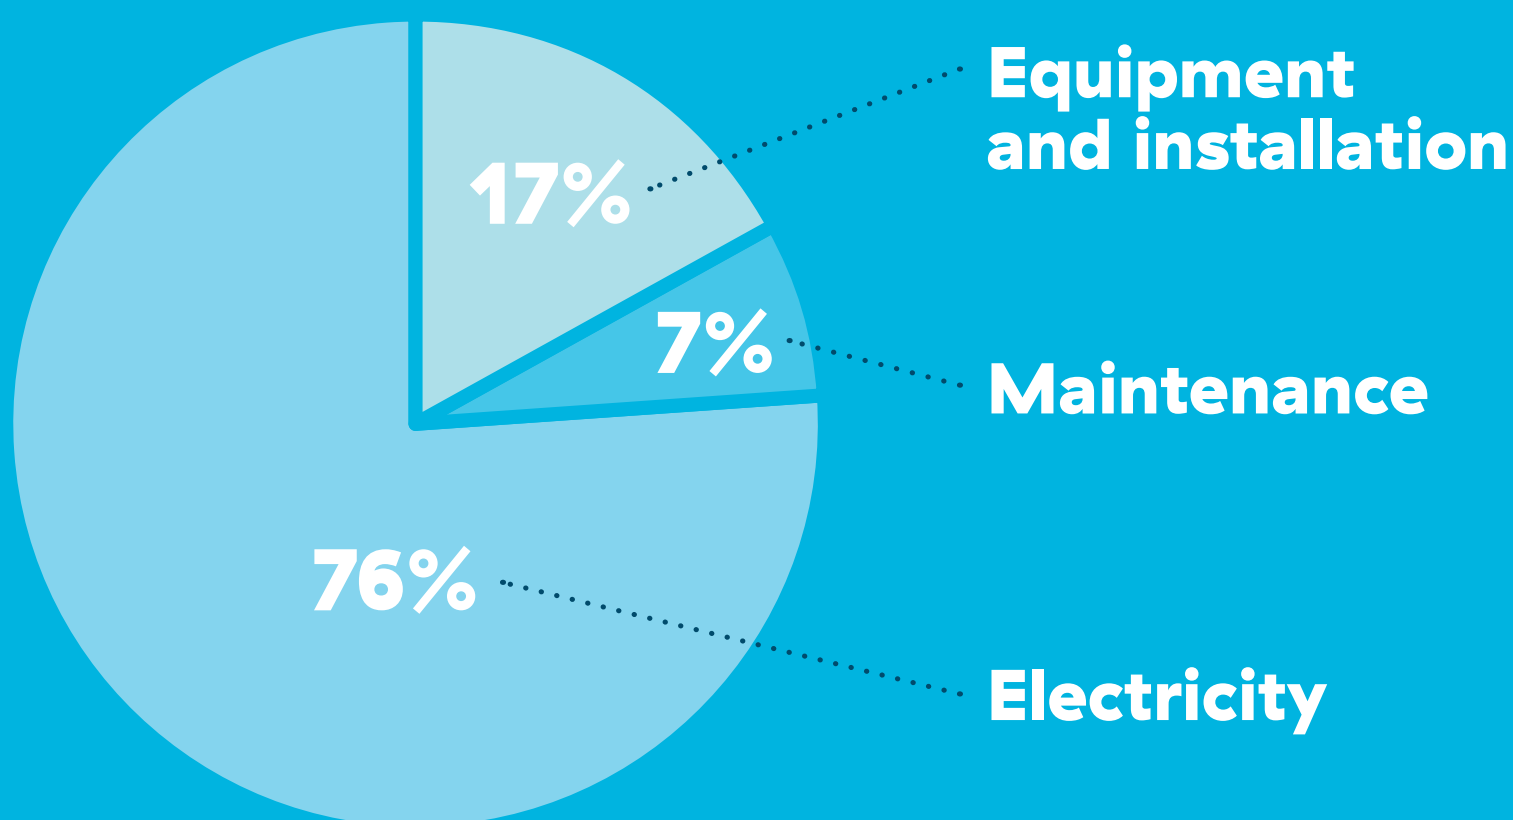

Unused lights are wasting electricity.

Lighting system life cycle costs

Report unoccupied areas where lights can be turned off.

To find more ways your team can eliminate wasted electricity in your facility, visit bchydro.com/industrial.