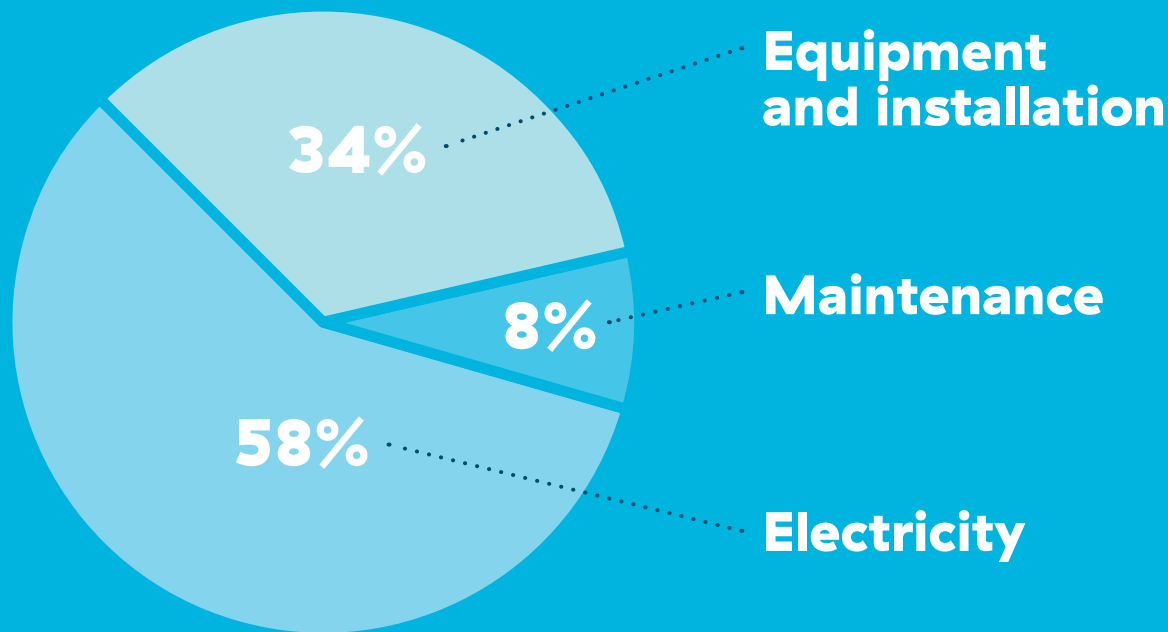

Frequent repairs to pump systems are a sign of wasted electricity.

Pump system life cycle costs

Ensure pump systems are tested for performance.

To find more ways your team can eliminate wasted electricity in your facility, visit bchydro.com/industrial.