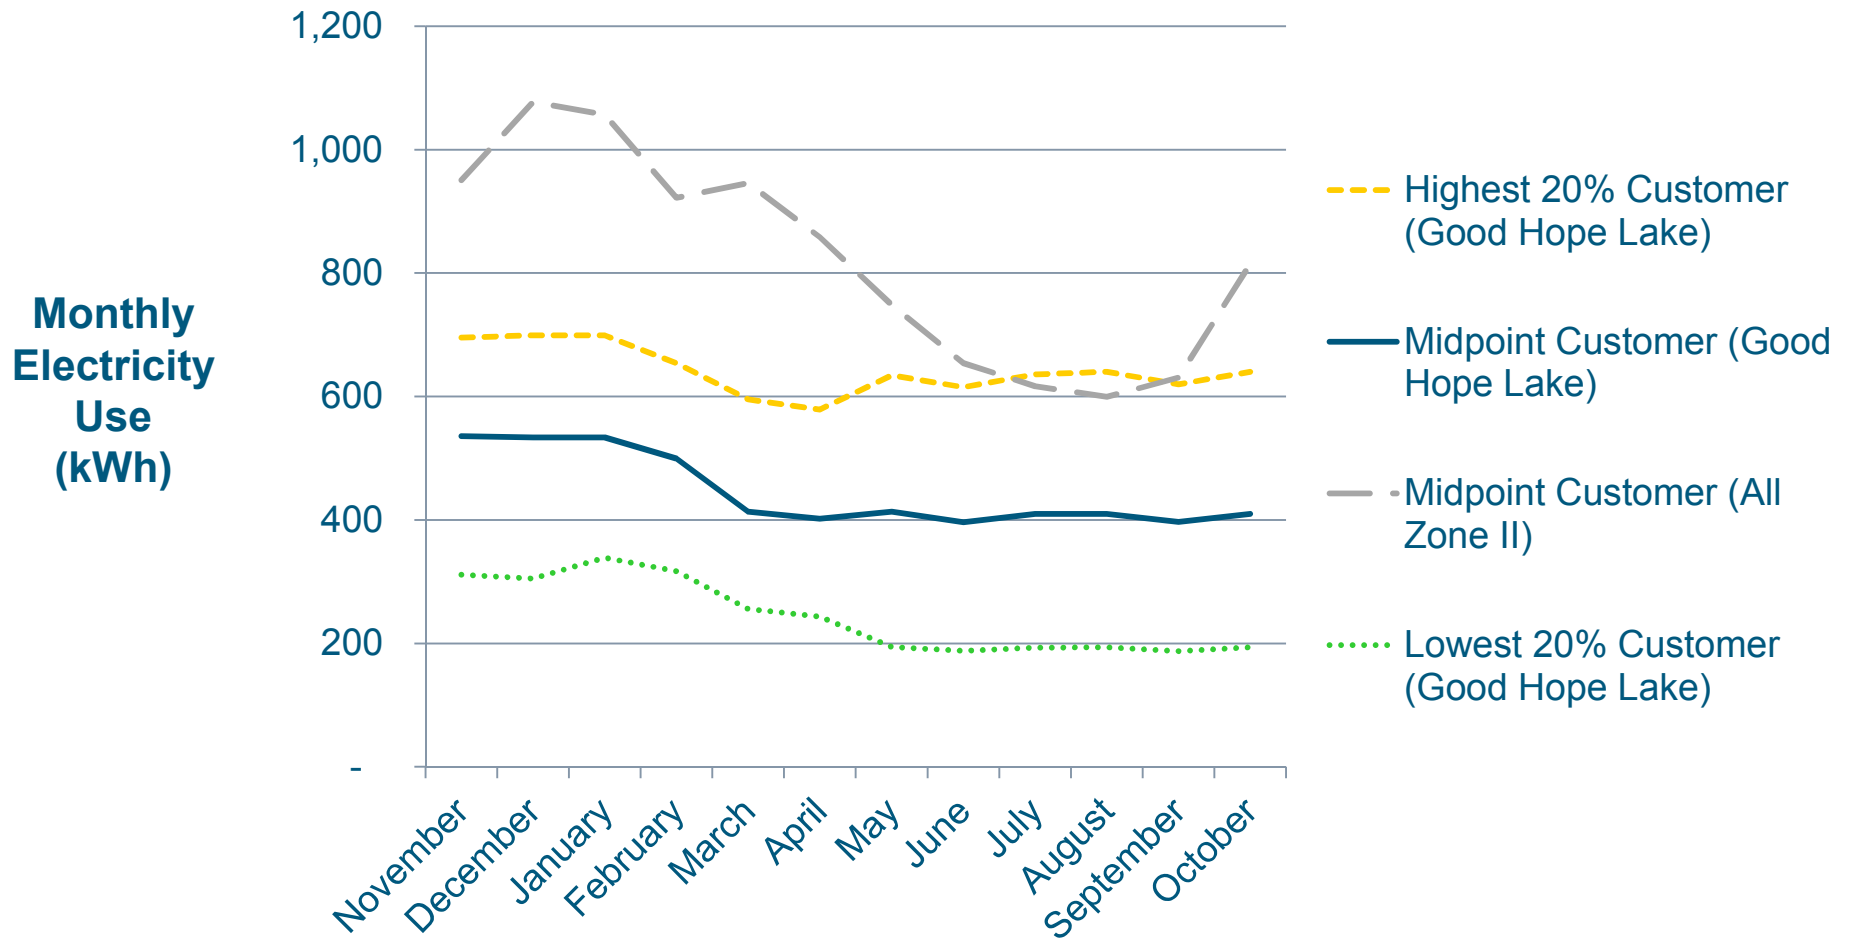

Good Hope Lake Residential Electricity Use

Months (November 2015 to October 2016)