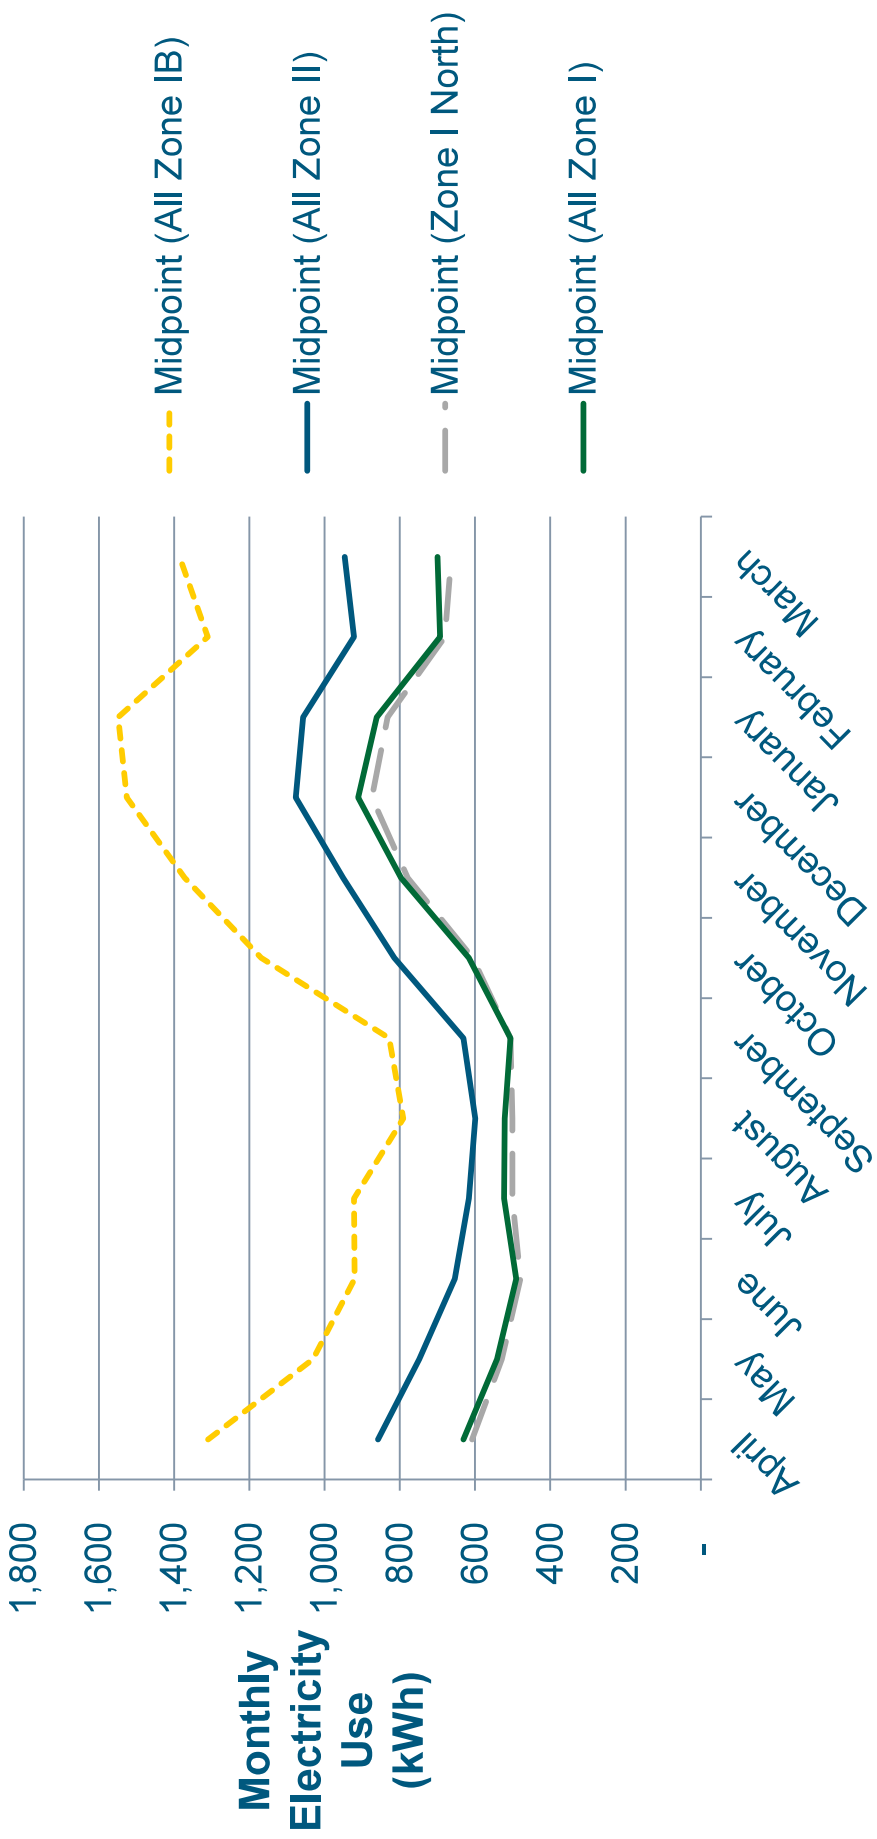

Residential Electricity Consumption Zones I, IB and II

F2015 - April 2014 to March 2015