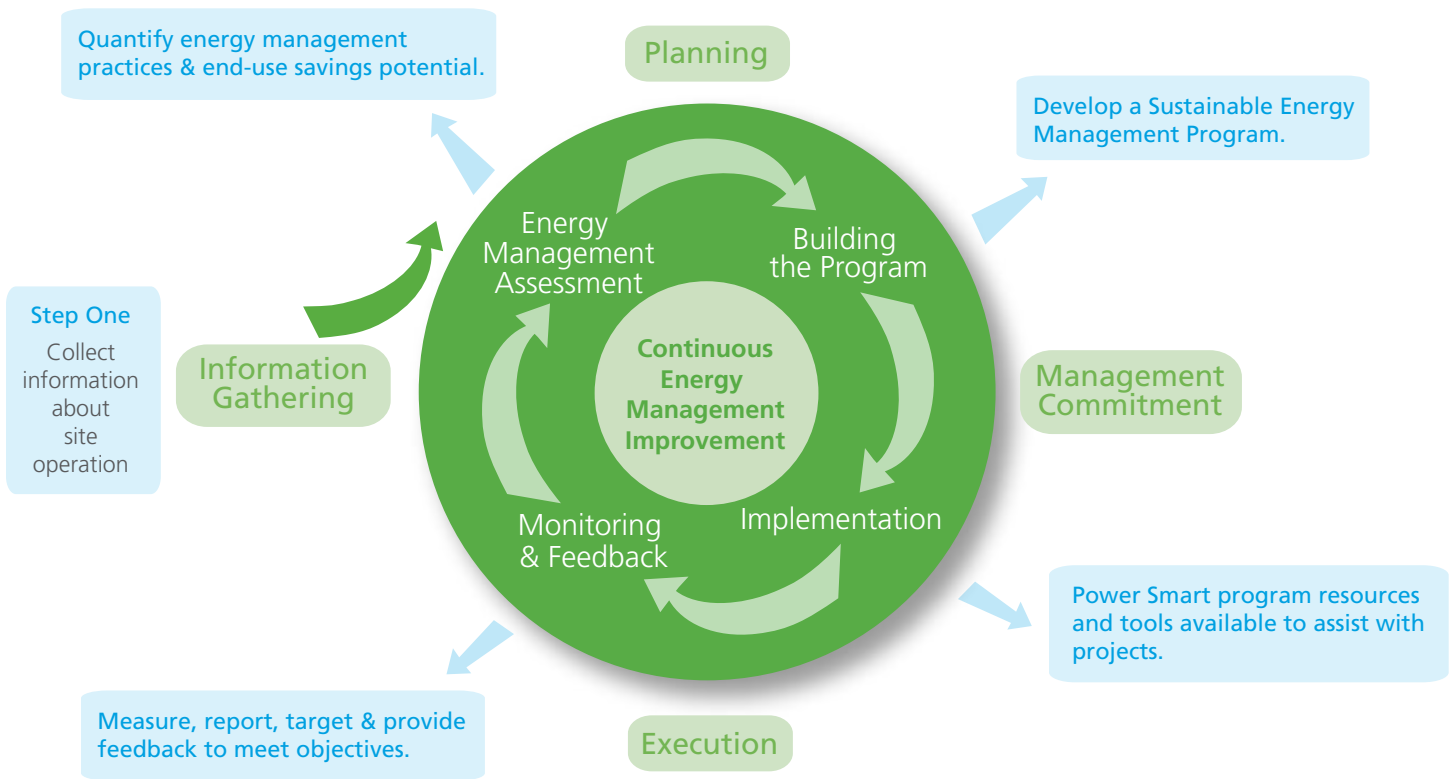

A Comprehensive Approach to Manage Energy and Costs

BC Hydro offers Power Smart Partner Transmission customers a comprehensive and integrated approach to sustainable energy management. Whether your business goal is to reduce operating costs, improve competitiveness and profitability, improve facility environments or show corporate leadership through environmental practices, we can facilitate solutions to meet your needs.

Sustainable Energy Management Program

Conservation is the first and best way to help meet B.C.'s future electricity needs.