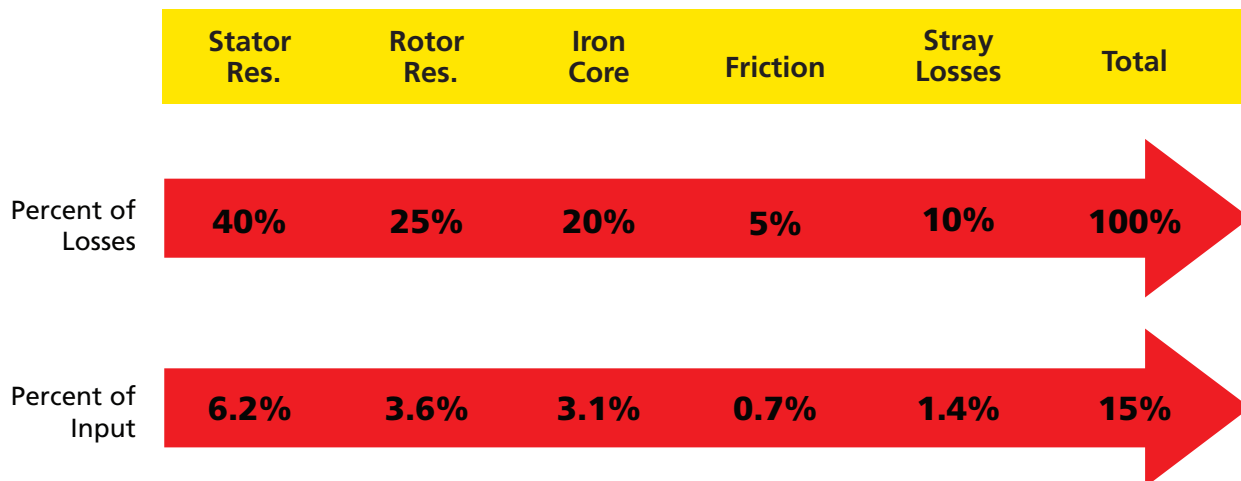

MOTORS

A PREMIUM EFFICIENCY MOTOR =

- lower operational costs
- higher production
- better reliability
- a longer motor life

Find out how Power Smart can energize your bottom line.
Visit bchydro.com/awareness.