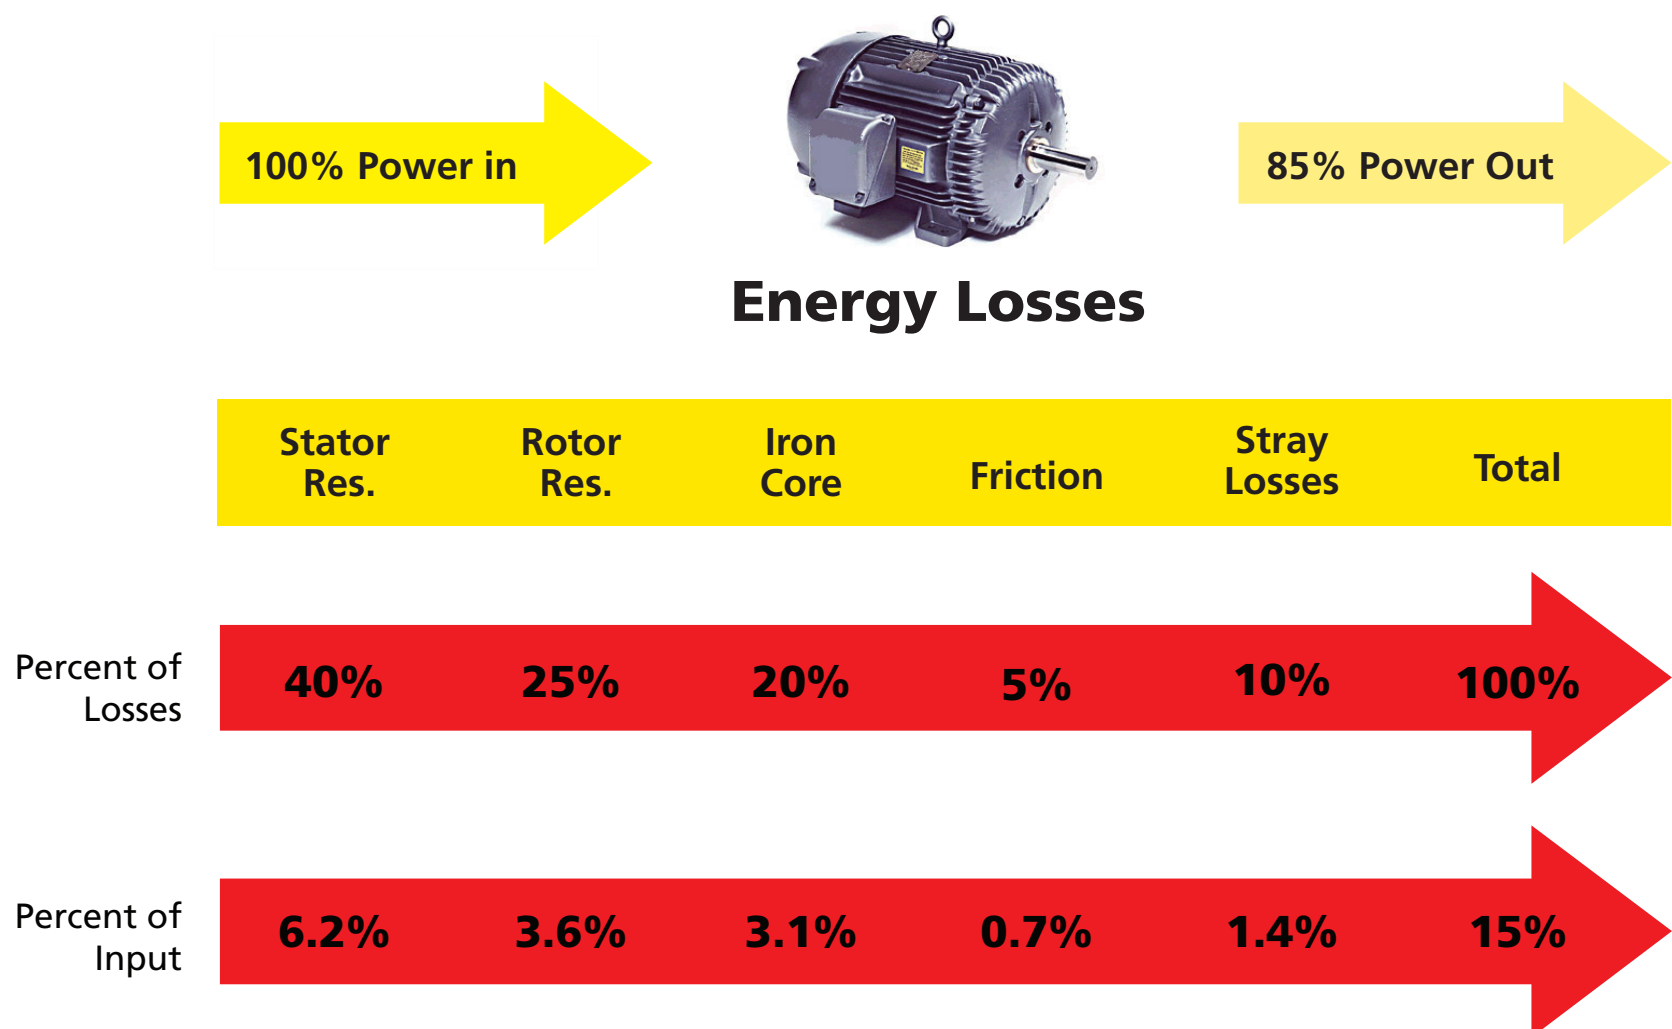

## A PREMIUM EFFICIENCY MOTOR =

- lower operational costs
- higher production
- better reliability
- a longer motor life

Find out how Power Smart can energize your bottom line.  
Visit [bchydro.com/awareness](http://bchydro.com/awareness).