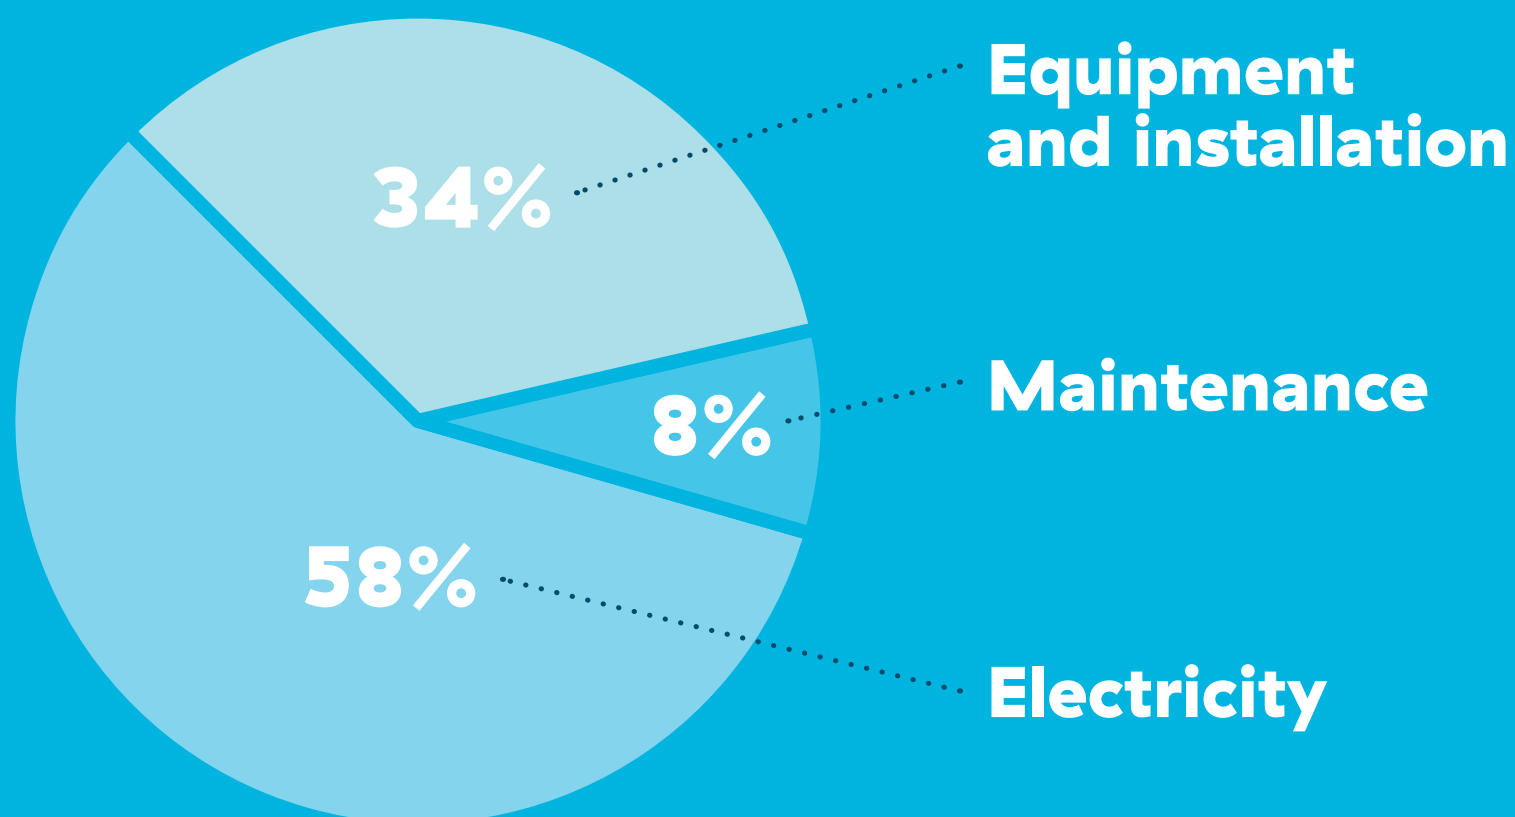

Frequent repairs to pump systems are a sign of wasted electricity.

Pump system life cycle costs

Ensure pump systems are tested for performance.

To find more ways your team can eliminate wasted electricity in your facility, visit bchydro.com/industrial.