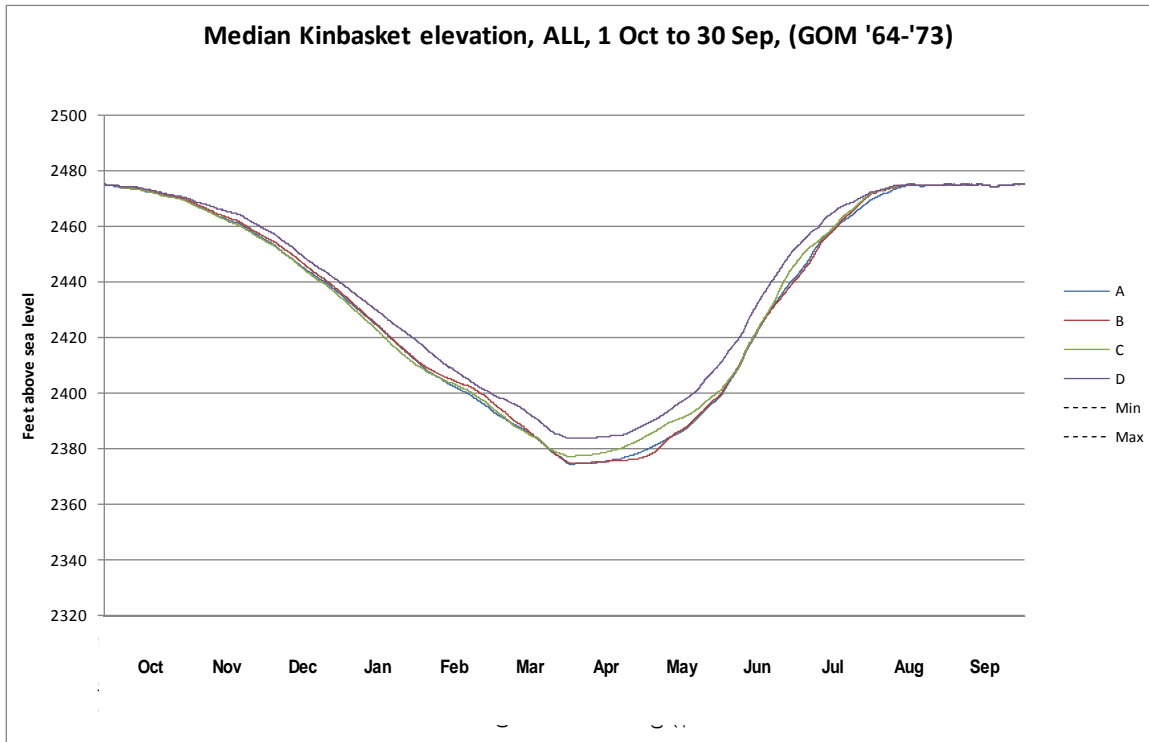

Appendix A1 Kinbasket Reservoir Elevations & Mica Dam Discharges

Appendix A2 Revelstoke Reservoir Elevations & Revelstoke Dam Discharges

Appendix A3 Arrow Lakes Reservoir Elevations & Lower Columbia River Flows