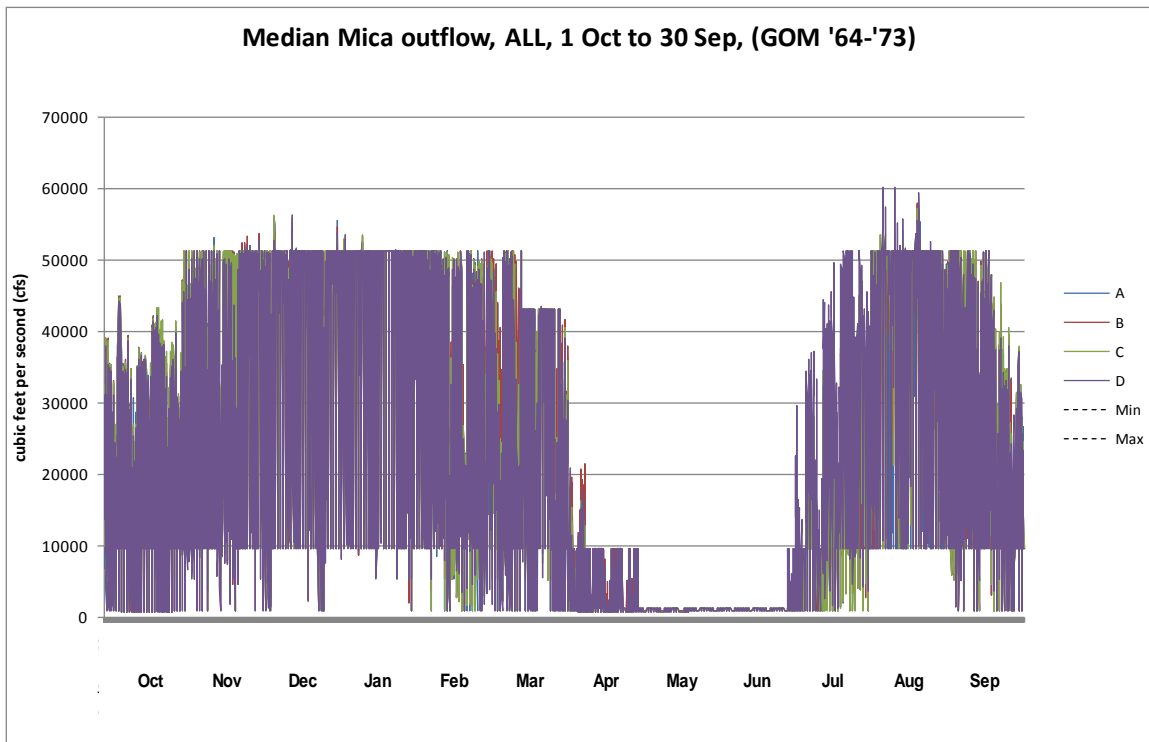

Appendix A1 Kinbasket Reservoir Elevations & Mica Dam Discharges

Appendix A2 Revelstoke Reservoir Elevations & Revelstoke Dam Discharges

Appendix A3 Arrow Lakes Reservoir Elevations & Lower Columbia River Flows