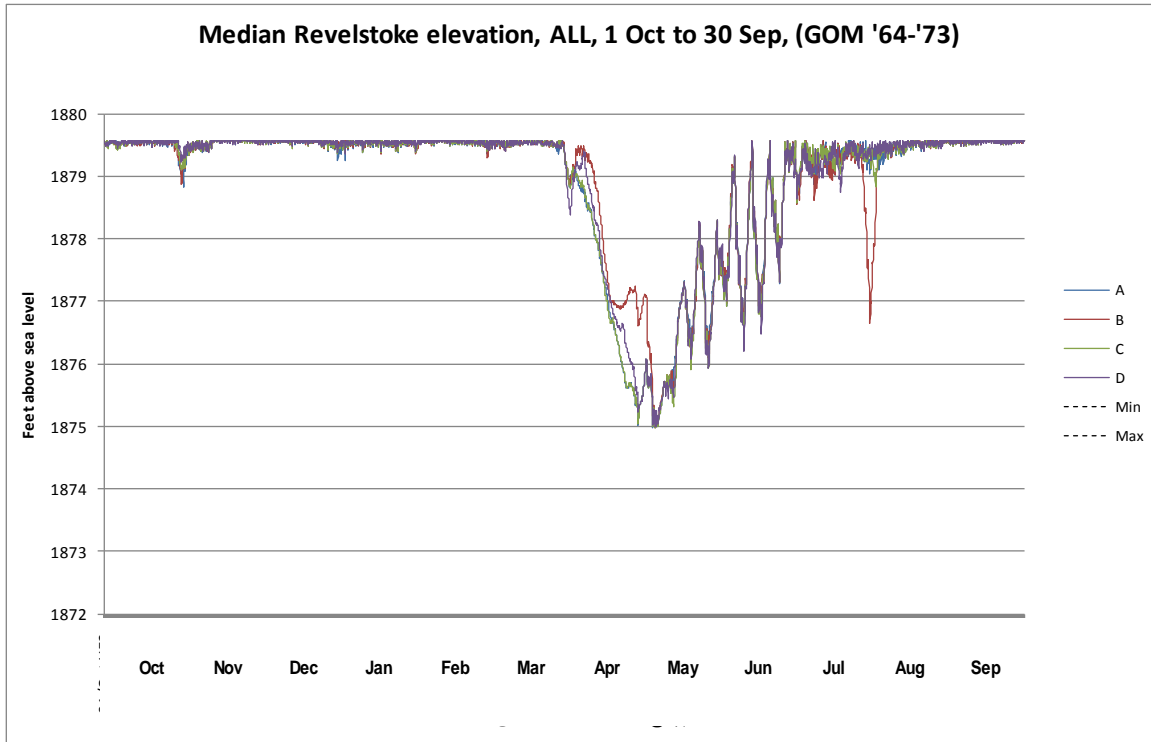

Appendix A1 Kinbasket Reservoir Elevations & Mica Dam Discharges

Appendix A2 Revelstoke Reservoir Elevations & Revelstoke Dam Discharges

Appendix A3 Arrow Lakes Reservoir Elevations & Lower Columbia River Flows