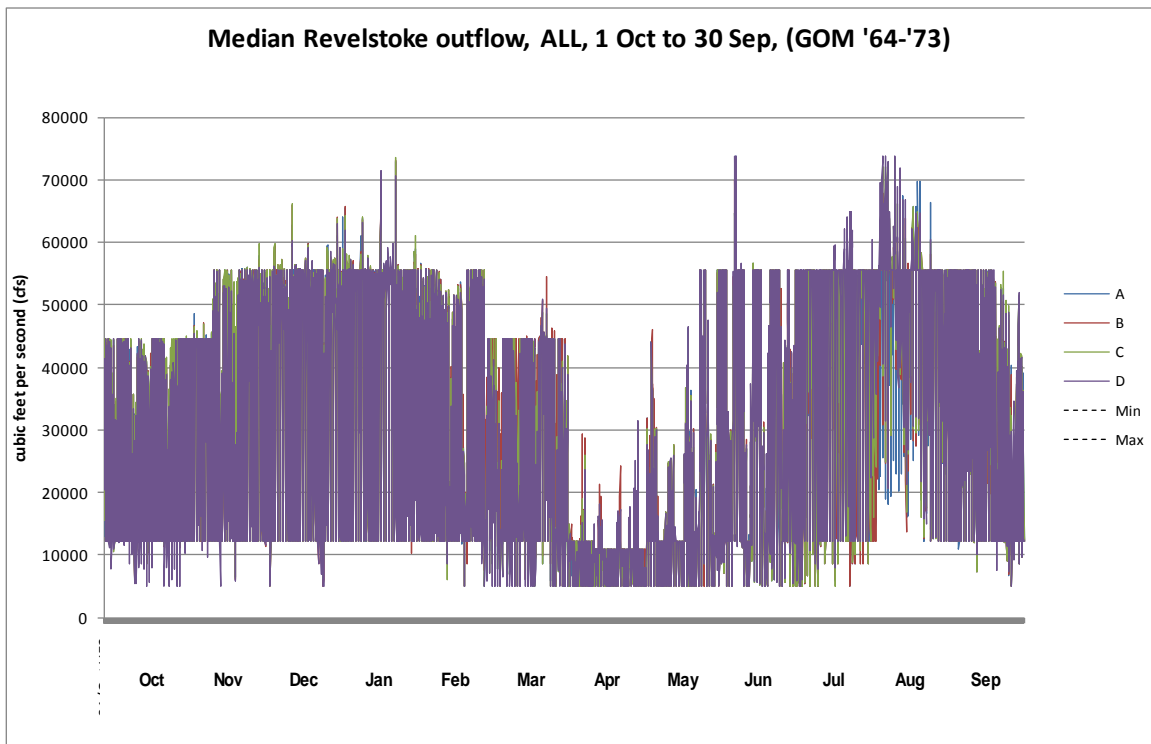

Appendix A1 Kinbasket Reservoir Elevations & Mica Dam Discharges

Appendix A2 Revelstoke Reservoir Elevations & Revelstoke Dam Discharges

Appendix A3 Arrow Lakes Reservoir Elevations & Lower Columbia River Flows