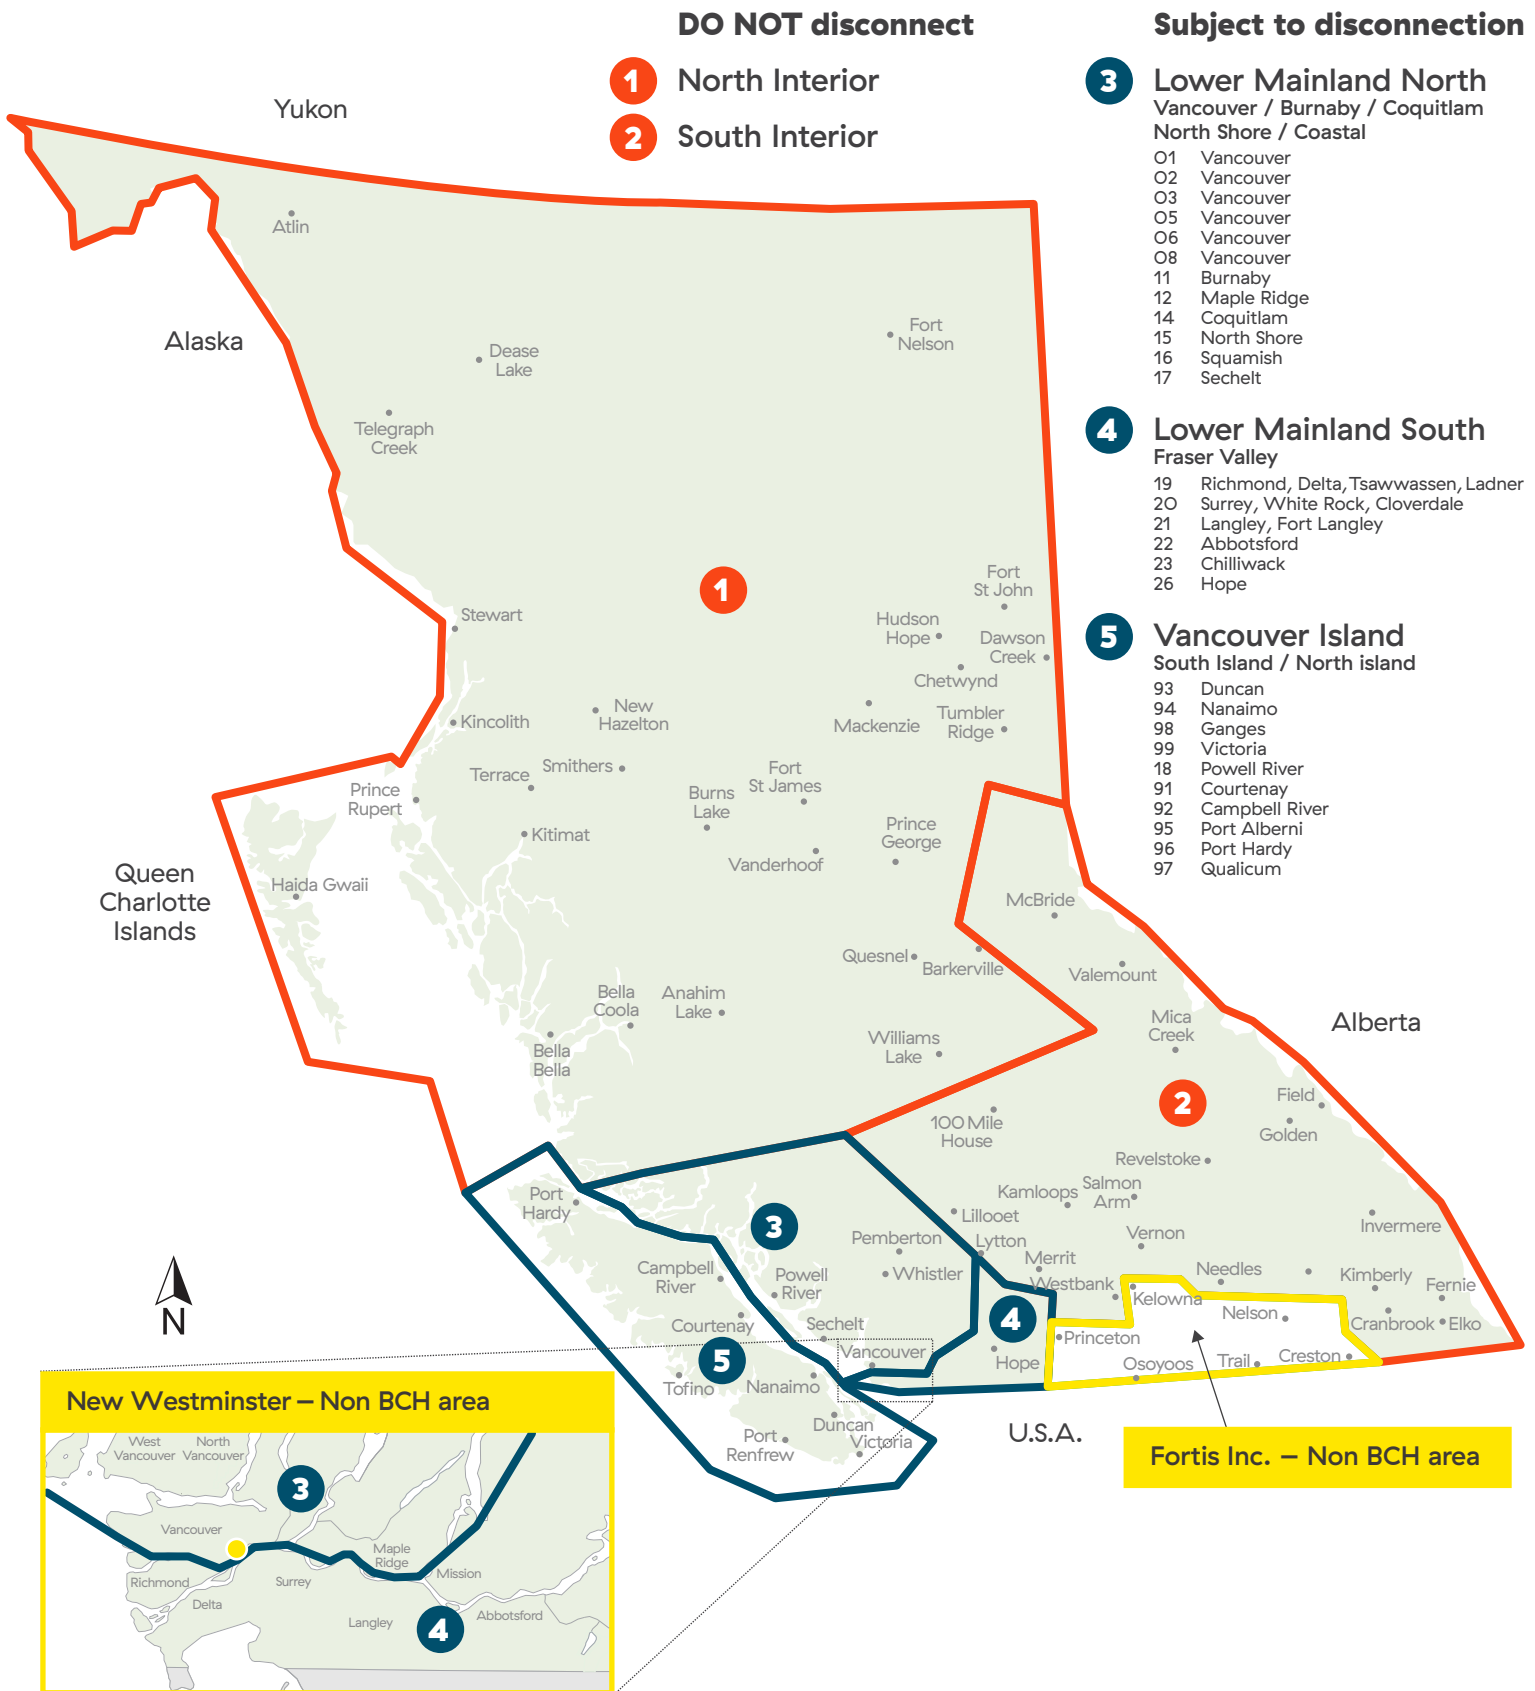

Winter Disconnection Moratorium Pilot (November 01–March 31)

All boundaries are approximate.